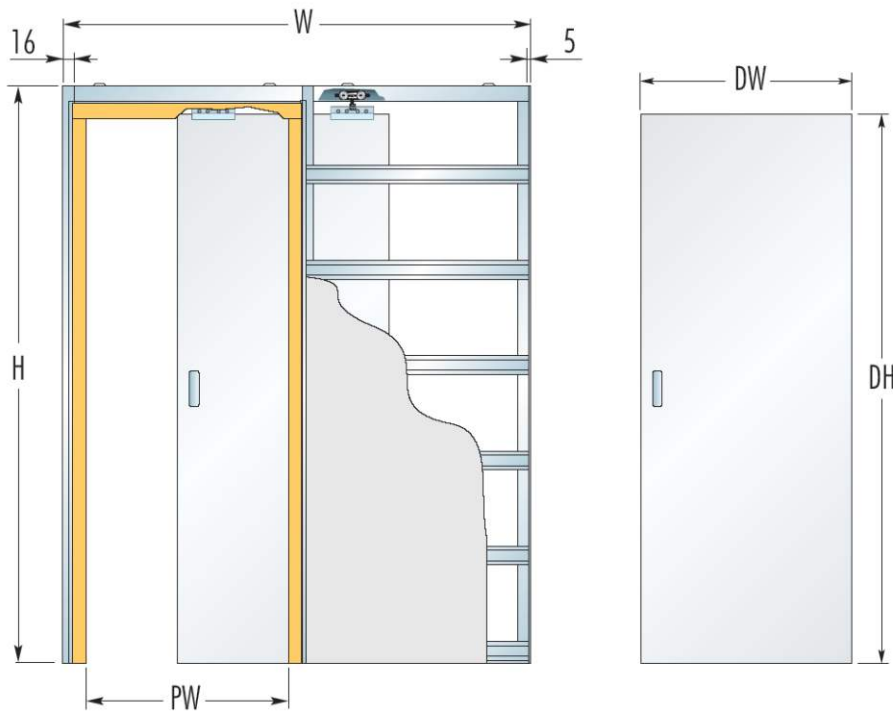

www.pocketdoors.co.uk

PACKAGE INCLUDES :

- 8mm Tempered Glass Door - Satin Opaque
- Jamb Kit
- Satin glass handle which is 11cm long x 1cm in depth - UV welded to either side of the glass
- Door Guide - A specially designed door guide is positioned just inside the pocket at floor level so you door does not flap about. There is no track at all, no threshold needed. You can continue the surface right through the doorway.

FURTHER INFORMATION

0113 245 9559
 info@em-b.co.uk
 www.em-b.co.uk

FRAMES FOR SINGLE DOORS			DOOR PANEL UK	
Max Passage Size PW x PH	Overall Dimension W x H	Finished Wall	Standard DW	DH
737 x 1971	1625 x 2056	125	762	1981
800 x 2030	1688 x 2115	125	826	2040

FRAMES FOR DOUBLE DOORS			DOOR PANEL UK	
Max Passage Size PW x PH	Overall Dimension W x H	Finished Wall	Standard DW	DH
1474 x 1971	3168 x 2056	125	762 + 762	1981
1600 x 2030	3294 x 2115	125	826 + 826	2040

DOUBLE DOOR GLASS OPTION

Dimensions are given in mm