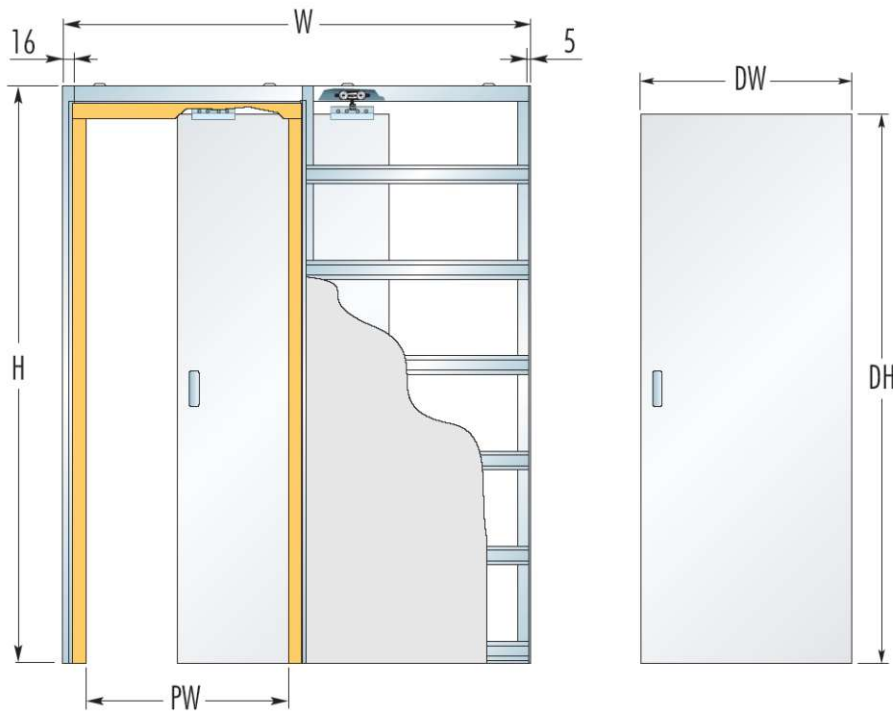

## PACKAGE INCLUDES :

- 8mm Tempered Glass Door - Satin Opaque
- Jamb Kit
- Satin glass handle which is 11cm long x 1cm in depth - UV welded to either side of the glass
- Door Guide - A specially designed door guide is positioned just inside the pocket at floor level so you door does not flap about. There is no track at all, no threshold needed. You can continue the surface right through the doorway.

## FURTHER INFORMATION

0113 245 9559  
 info@em-b.co.uk  
 www.em-b.co.uk

www.pocketdoors.co.uk

FRAMES FOR SINGLE DOORS			DOOR PANEL UK	
Max Passage Size PW x PH	Overall Dimension W x H	Finished Wall	Standard DW	DH
737 x 1971	1625 x 2056	100	726	1981
800 x 2030	1688 x 2115	100	826	2040

FRAMES FOR DOUBLE DOORS			DOOR PANEL UK	
Max Passage Size PW x PH	Overall Dimension W x H	Finished Wall	Standard DW	DH
1474 x 1971	3168 x 2056	100	726 + 726	1981
1600 x 2030	3294 x 2115	100	826 + 826	2040

Dimensions are given in mm